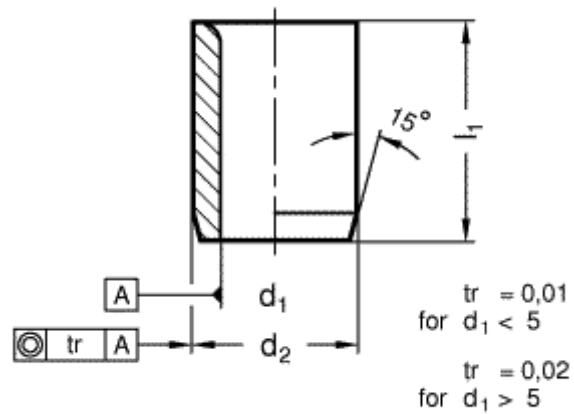

Article number: 201135080

Description: E+G Guide bush DIN 179-B14,5-16-A  
without collar

## Measures

$d_1 = 14,5$

$d_2 = 22$

$l_1 = 16$